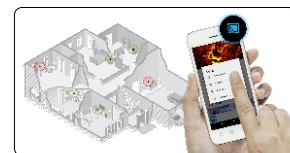

The SO-2000 comes with Chromecast built-in. It lets you stream your favorite music from your phone, tablet or laptop right to your speakers. Easily control the SO-2000 with apps you already know and love from your iPhone®, iPad®, Android phone or tablet, Mac® or Windows® laptop, or Chromebook.

WIRELESS MULTI-ROOM STREAMING

Multi-room sync lets you control your music, and play the same song to any combination of multi-room compatible speakers in your house at the same time.

Google Home app available at